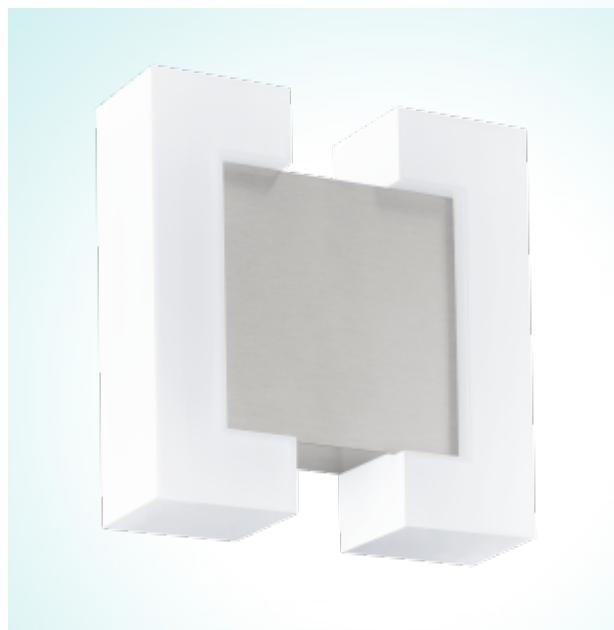

95987 SITIA

General Information

Article: 95987
Lighting Type: wall luminaire
EAN Code: 9002759959876

Dimensions

Depth: 180 mm
Height: 180 mm
Overhang: 55 mm
Weight: 0.79 kg

Illuminant

Socket: LED
Illuminant: LED
Delivery: incl.
Wattage: 2x 4,8W
Luminous Flux: 1100 lm
Luminous Colour: 3000K warm white
Average Lifetime: 25,000 h
LED changeable: yes
Energy Efficiency: A+

Material & Colour

Enclosure Material: galvanized steel
Enclosure Colour: satin nickel
Glass / Shade Material: plastic
Glass / Shade Colour: white

Technical Information

Protection Rating: IP44
Protection Class: 1
Line Voltage: 220-240V,50/60Hz
Operation Voltage: 220-240V,50/60Hz

LED

Technical changes reserved